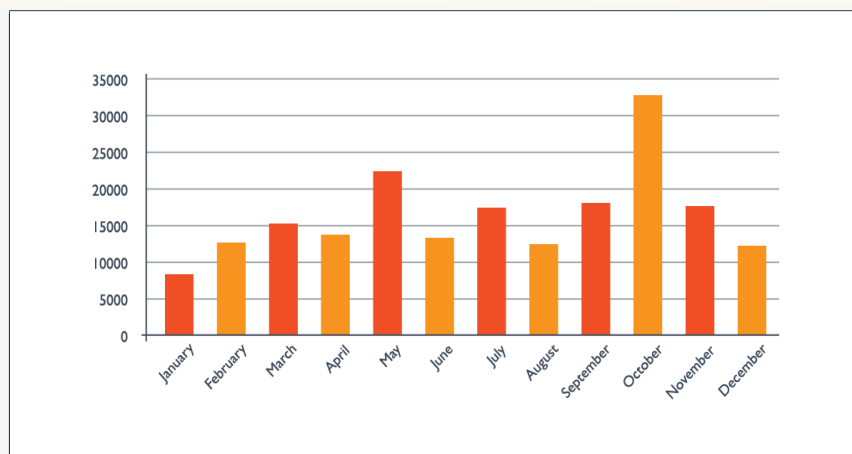

WAYF (Where Are You From) login means:

A user has gone to a service - the service redirected them to the AAF WAYF and the user has selected an IdP. It is this selection process that is counted; it does not know if the user actually logs in or not.