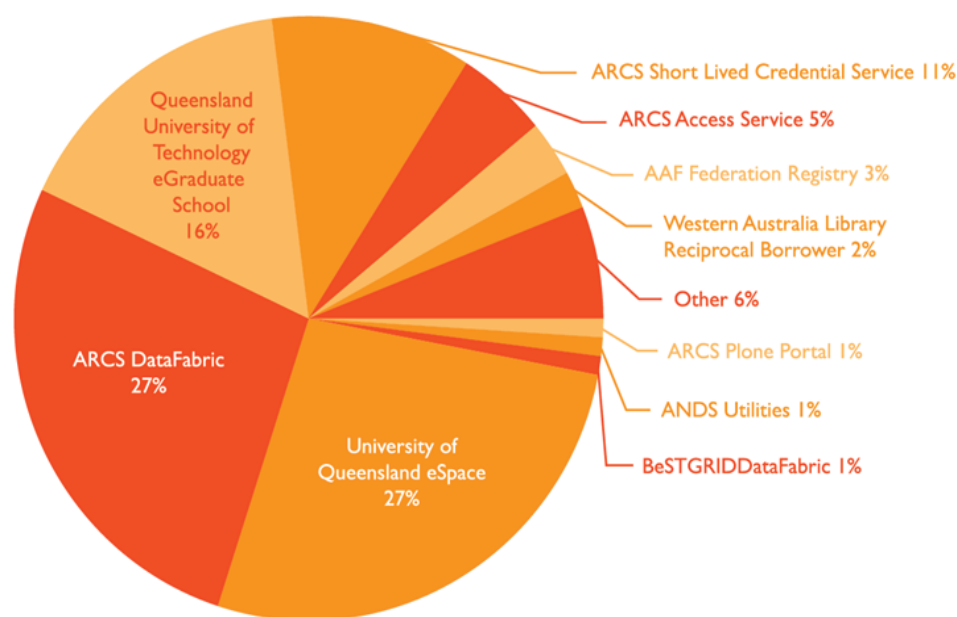

WAYF (Where Are You From) login means:

A user has gone to a service - the service redirected them to the AAF WAYF and the user has selected an IdP. It is this selection process that is counted; it does not know if the user actually logs in or not.

Figure 1: 2010 WAYF Logins

Figure 2: Top 10 Accessed Services in 2010

Top 10 Services

The University of Queensland's eSpace, Australian Research Collaboration Services Data Fabric, Queensland University of Technology's eGraduate School and the Western Australian University Library Reciprocal Borrowing Service were among the top ten accessed services connected to the Federation